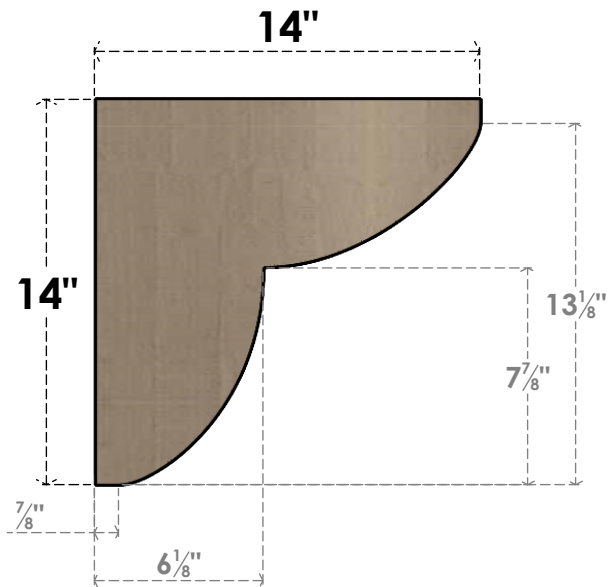

ITEM NUMBER: CORU07X14X14CRERCPR

7"W X 14"D X 14"H SERIES 1 CLASSIC CRESTLINE ROUGH CEDAR
TIMBERTHANE FAUX WOOD CORBEL, PRIMED

SIDE PROFILE

FRONT PROFILE

ISOMETRIC

EKENA MILLWORK
2300 WEST MAIN ST.
CLARKSVILLE, TX 75426
TOLL FREE: 866-607-0453
WWW.EKENAMILLWORK.COM

NOTES

1. INSTALLATION TO BE COMPLETED IN ACCORDANCE WITH MANUFACTURER'S SPECIFICATIONS.
2. DRAWING MAY NOT BE TO SCALE
3. THIS DRAWING IS INTENDED FOR DESIGN AND PLANNING PURPOSES ONLY.
4. ALL INFORMATION CONTAINED HEREIN WAS CURRENT AT THE TIME OF DEVELOPMENT BUT MUST BE REVIEWED AND APPROVED BY THE PRODUCT MANUFACTURER TO BE CONSIDERED ACCURATE.
5. TIMBERTHANE ARCHITECTURAL PRODUCTS ARE MADE FROM HIGH DENSITY URETHANE AND COME FACTORY PRIMED