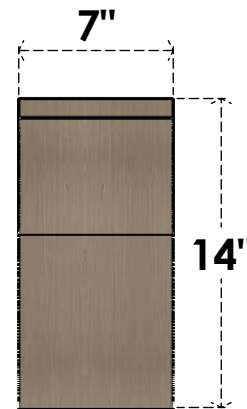

ITEM NUMBER: CORU07X14X14CRERCPR

7"W X 14"D X 14"H SERIES 1 CLASSIC CRESTLINE ROUGH CEDAR
TIMBERTHANE FAUX WOOD CORBEL, PRIMED

SIDE PROFILE

FRONT PROFILE

ISOMETRIC

EKENA MILLWORK
2300 WEST MAIN ST.
CLARKSVILLE, TX 75426
TOLL FREE: 866-607-0453
WWW.EKENAMILLWORK.COM