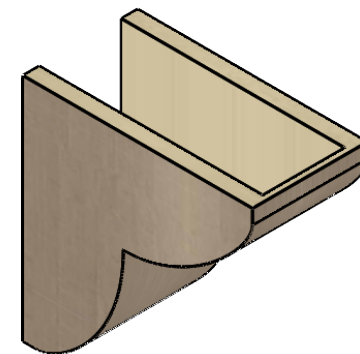

ITEM NUMBER: CORU07X14X14CRERCPR

7"W X 14"D X 14"H SERIES 1 CLASSIC CRESTLINE ROUGH CEDAR
TIMBERTHANE FAUX WOOD CORBEL, PRIMED

SIDE PROFILE

FRONT PROFILE

ISOMETRIC

EKENA MILLWORK
2300 WEST MAIN ST.
CLARKSVILLE, TX 75426
TOLL FREE: 866-607-0453
WWW.EKENAMILLWORK.COM

NOTES

1. INSTALLATION TO BE COMPLETED IN ACCORDANCE WITH MANUFACTURER'S SPECIFICATIONS.
2. DRAWING MAY NOT BE TO SCALE
3. THIS DRAWING IS INTENDED FOR DESIGN AND PLANNING PURPOSES ONLY.
4. ALL INFORMATION CONTAINED HEREIN WAS CURRENT AT THE TIME OF DEVELOPMENT BUT MUST BE REVIEWED AND APPROVED BY THE PRODUCT MANUFACTURER TO BE CONSIDERED ACCURATE.
5. TIMBERTHANE ARCHITECTURAL PRODUCTS ARE MADE FROM HIGH DENSITY URETHANE AND COME FACTORY PRIMED